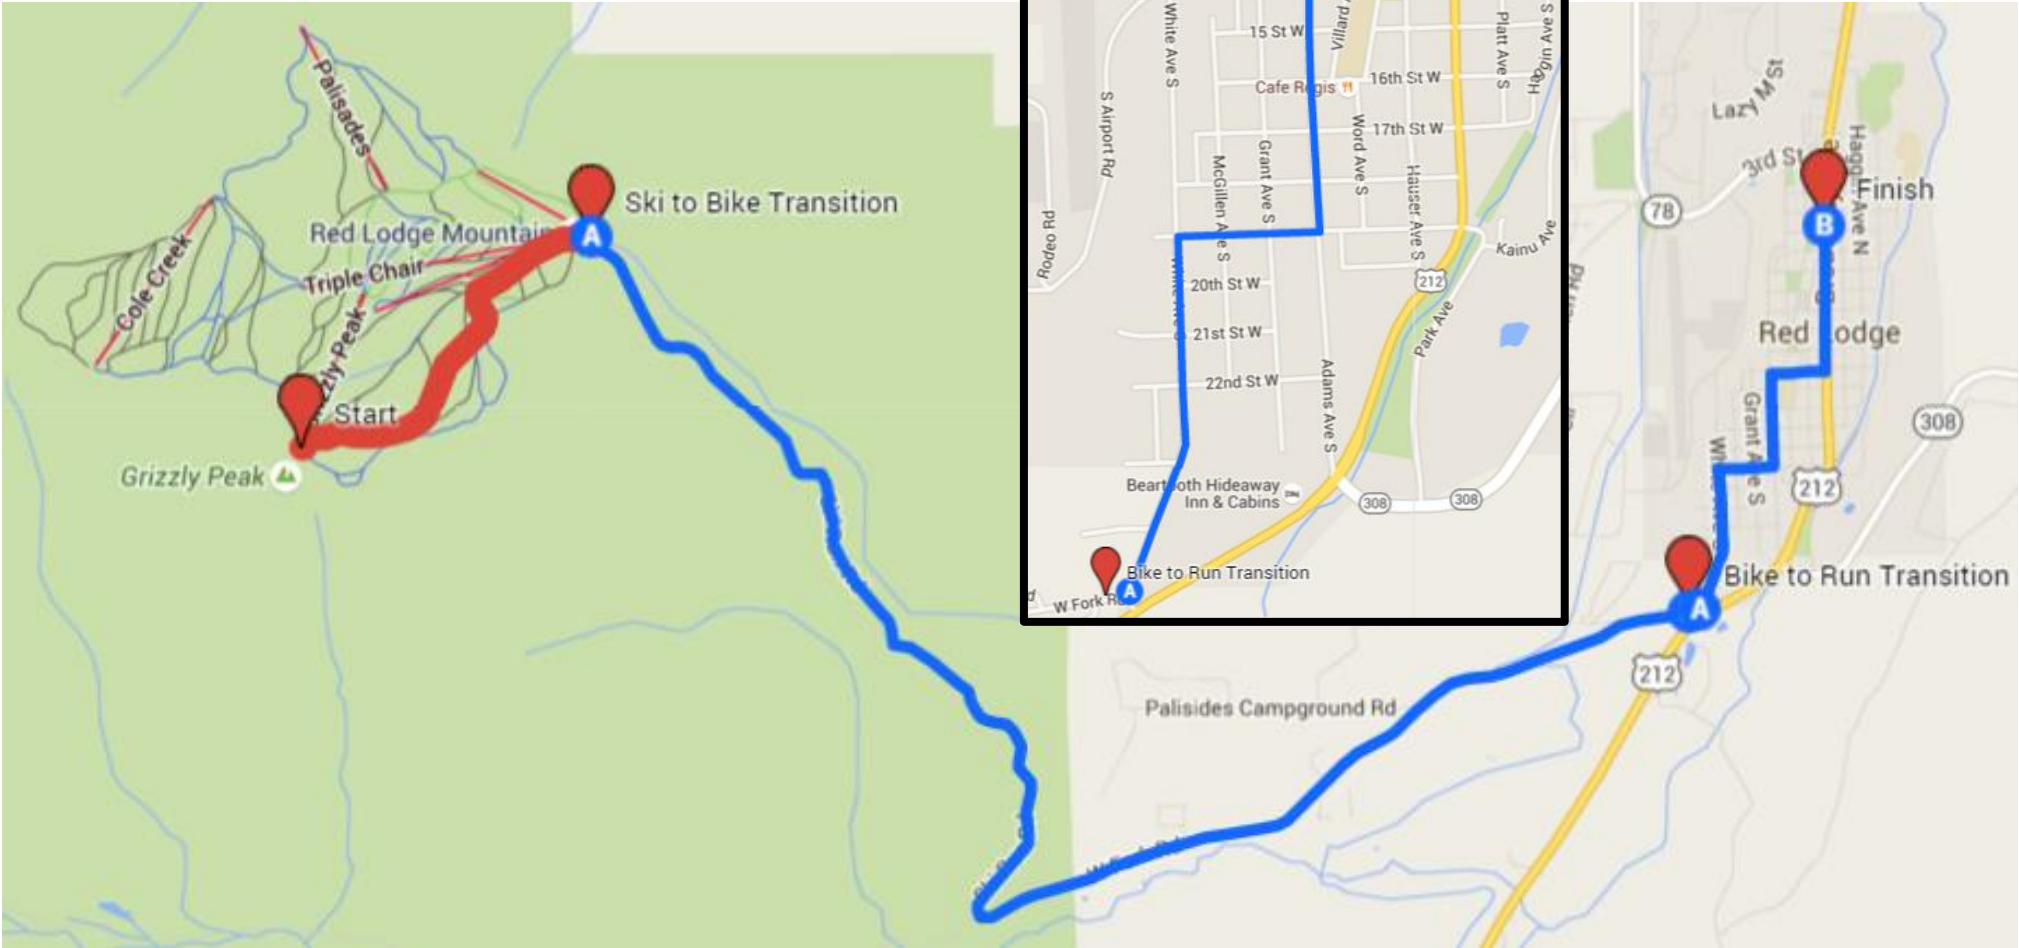

Grizzly Peak Turn, Pedal, and Burn 2016 – Course Map

Run Detail